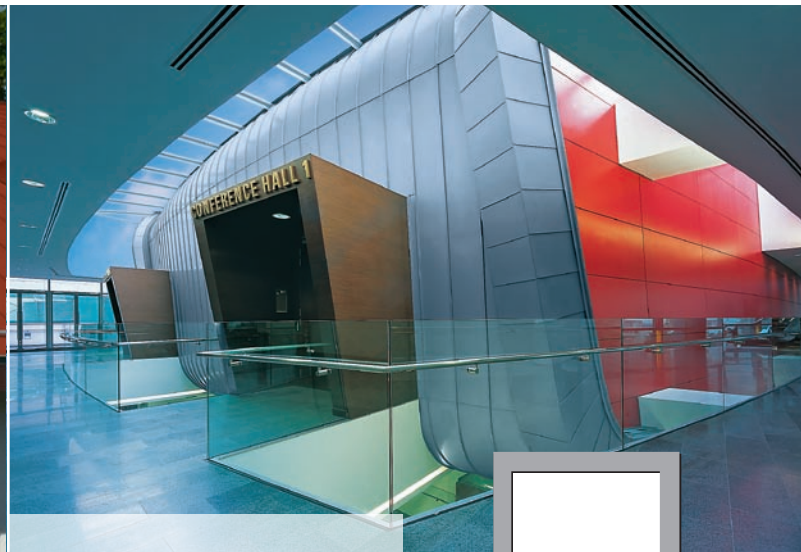

INTERIEUR LINE
Highlights room accents

INTERIEUR

ALWAYS BETTER

The right solution to every demand